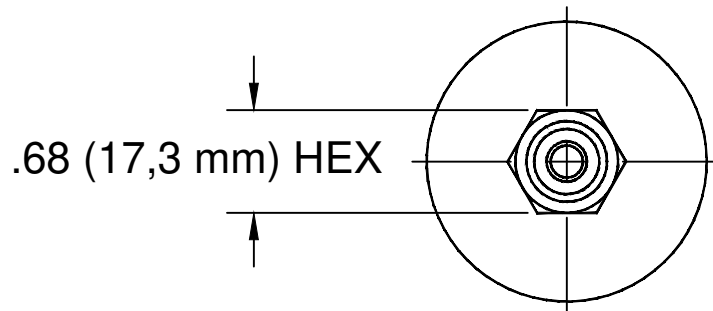

18" (457 mm) FREE LEADS
18 AWG

ELECTRICAL CONNECTION
1/2-14 NPT

**MODEL 611G800
ILLUSTRATED**