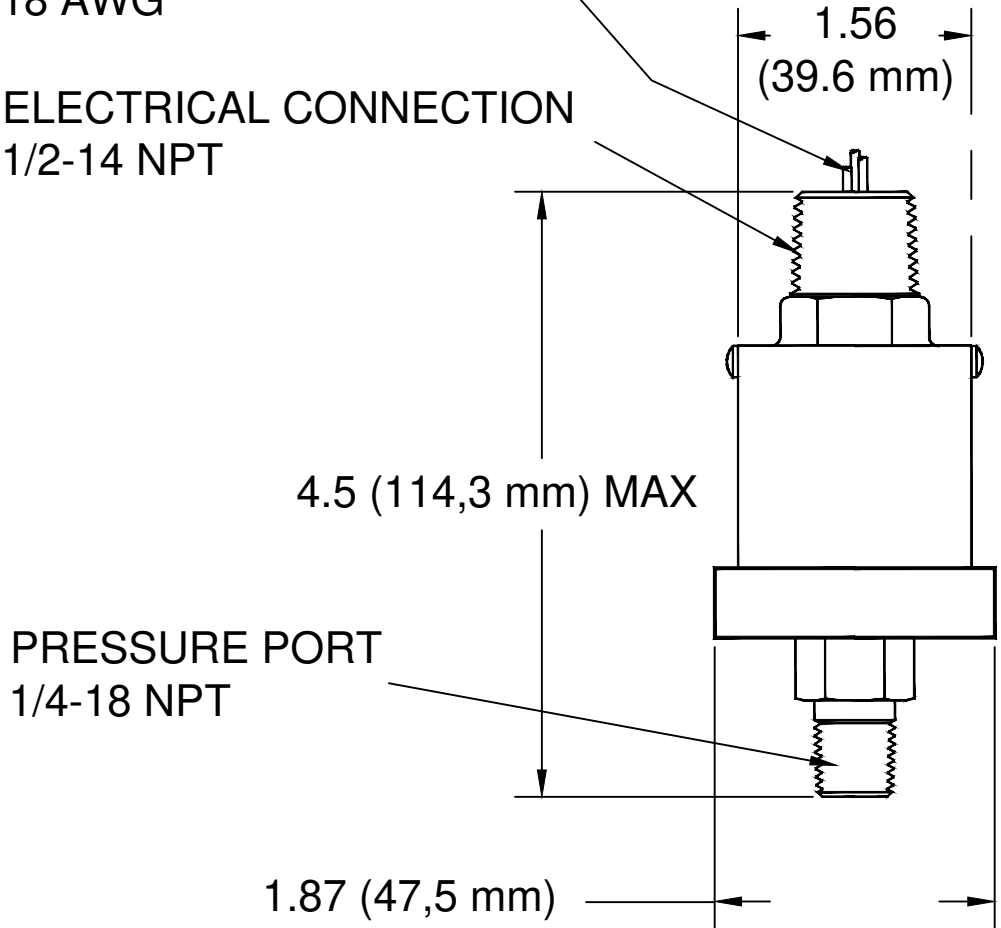

18" (457 mm) FREE LEADS
18 AWG

ELECTRICAL CONNECTION
1/2-14 NPT

**MODEL 611G800
ILLUSTRATED**