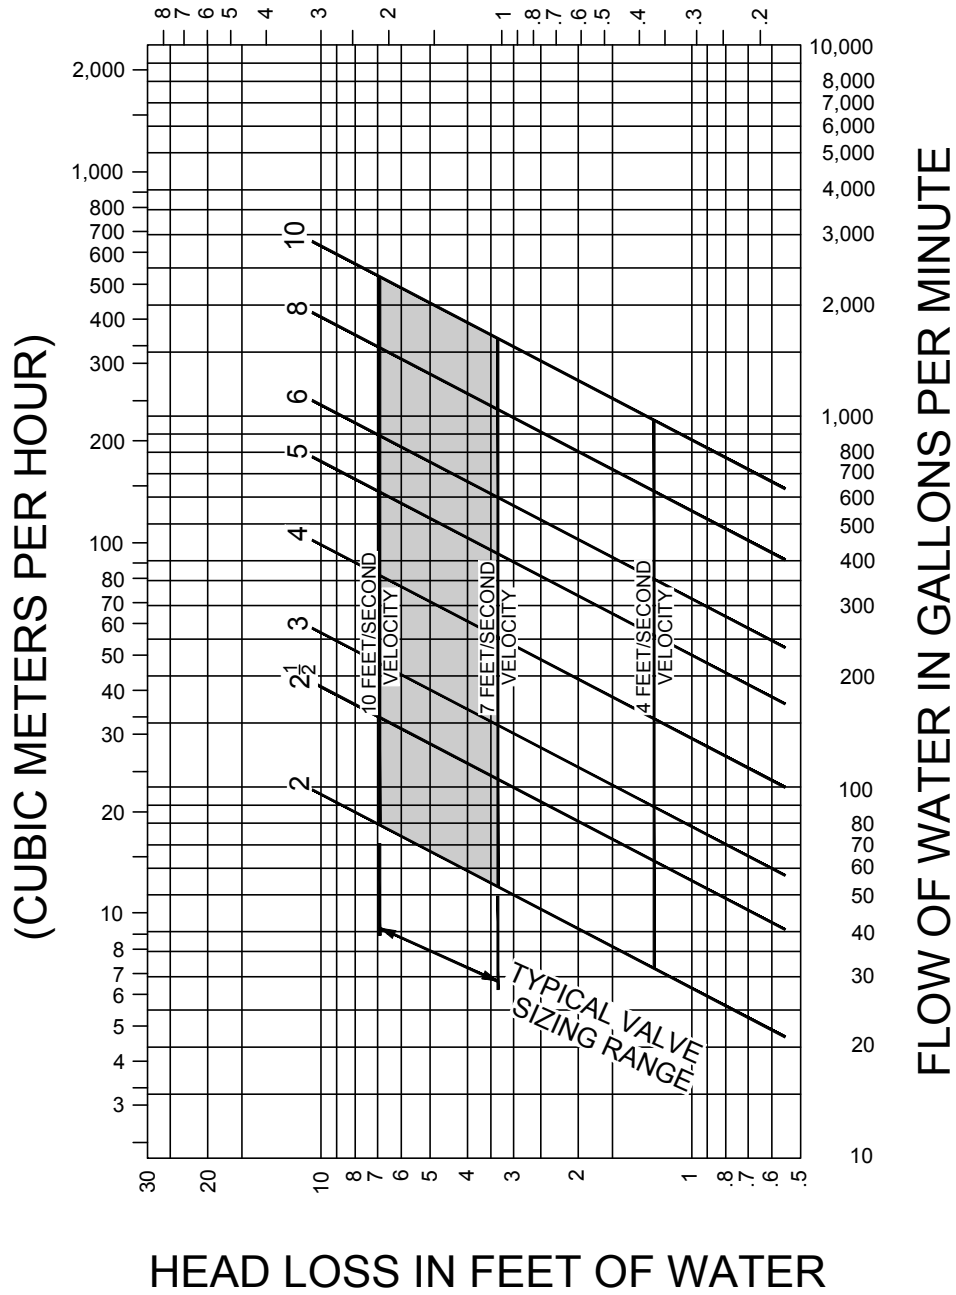

(METERS OF WATER)

SIZE	2	2½	3	4	5	6	8	10
Cv	43	88	130	228	350	520	900	1,450

Revised 9-12-17

HEAD LOSS CHART FOR WAFER STYLE SILENT CHECK VALVES

DATE 10-16-02

VALVE AND MANUFACTURING CORP.

DRWG. NO.

SS-1859